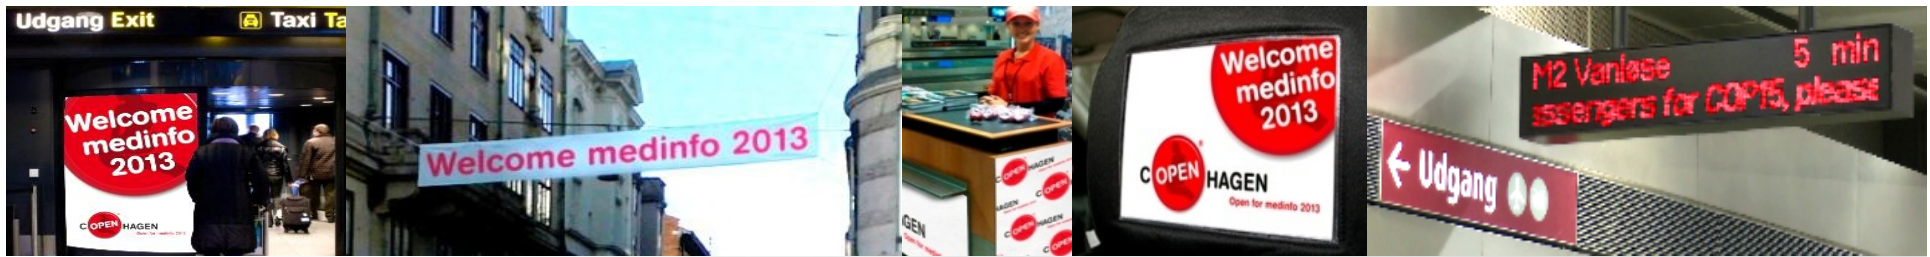

Extraordinary City Support

Visibility

Banners at Copenhagen Airport and in the City of Copenhagen
Electronic billboards in Copenhagen metro
Stickers and badges

Personal service

Welcome desk in Copenhagen Airport
Tourist information during the Congress

Promotion

Promotion of Copenhagen at ISA 2014 in Yokohama

Other

Show your badge programme
Site inspection
Financial support